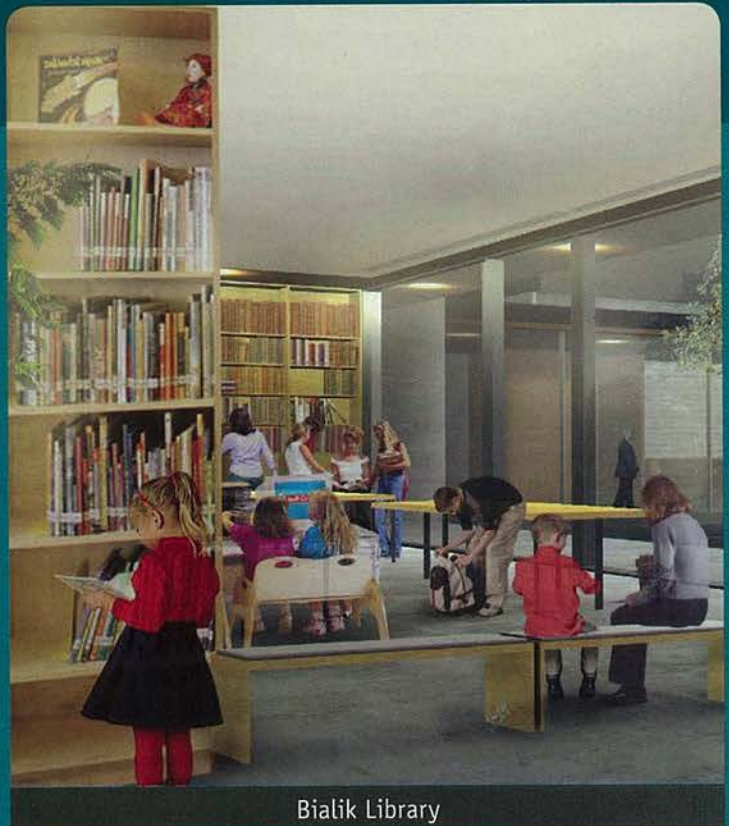

Opening Fall 2012

Lebovic Campus: A Day in the Life

Bialik Hebrew Day School

Sharp Family Atrium

Phil Granovsky Sports & Recreation Pavilion

Mount Sinai Academic Family Health Team

Gorman Shore Goodman Childhood Education Centre

Reena Community Residence, exterior view

Reena Community Residence, interior view

Fitness & Conditioning Centre

Bialik Library

Over 25 years, we have evolved our viewpoint about design to create extraordinary moments and opportunities for people to have experiences that change their understanding and perspective of the world they live in.